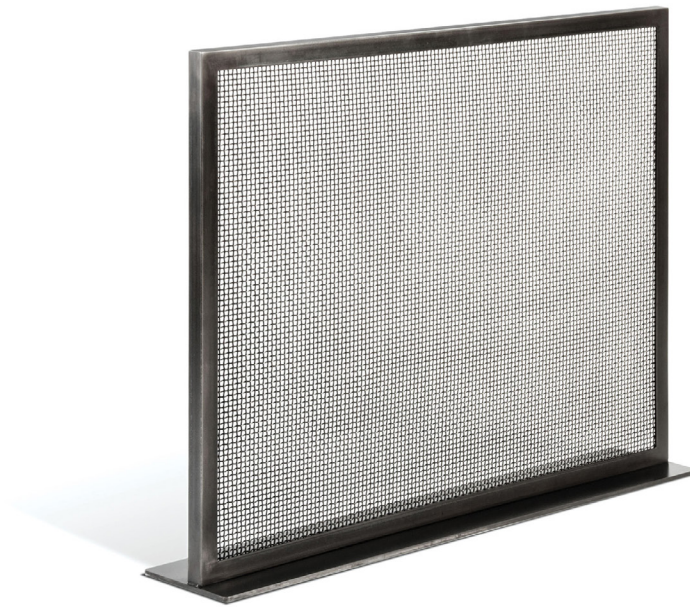

Designed by
Redsoul

Item Number
SP16509

Dimensions
**36" W x 6" D x 28" H,
Custom**

Materials
Mild Steel, Steel Mesh

Finishes
Blackened Steel